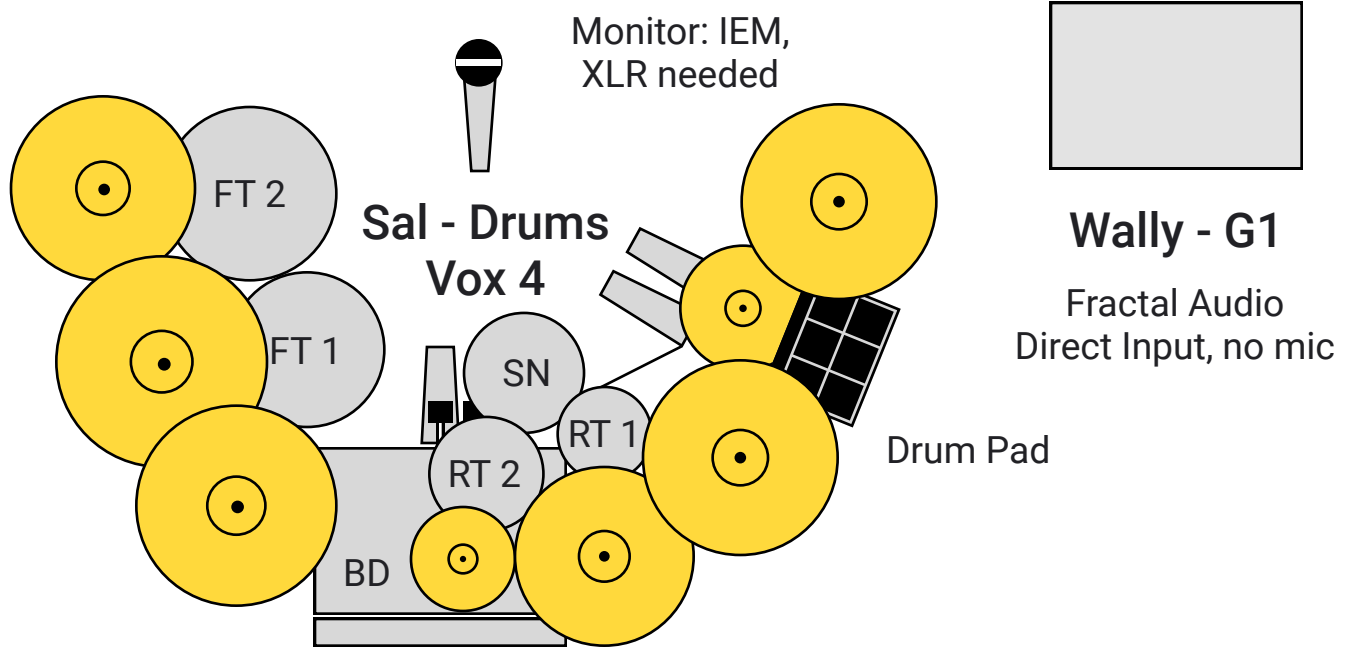

**Jamie - G2**

Kemper Profiling -  
Direc Input, no mic

**Jeff - Bass**

Direct Input

**The Midwest's Leaders in 90s Rock**

**STAGE PLOT**

**Jamie - Guitar 2 Vox**

Monitor: IEM

**Ryan - Lead Vox**

Monitor

Monitor

**Wally - Guitar 1 Vox**

Monitor